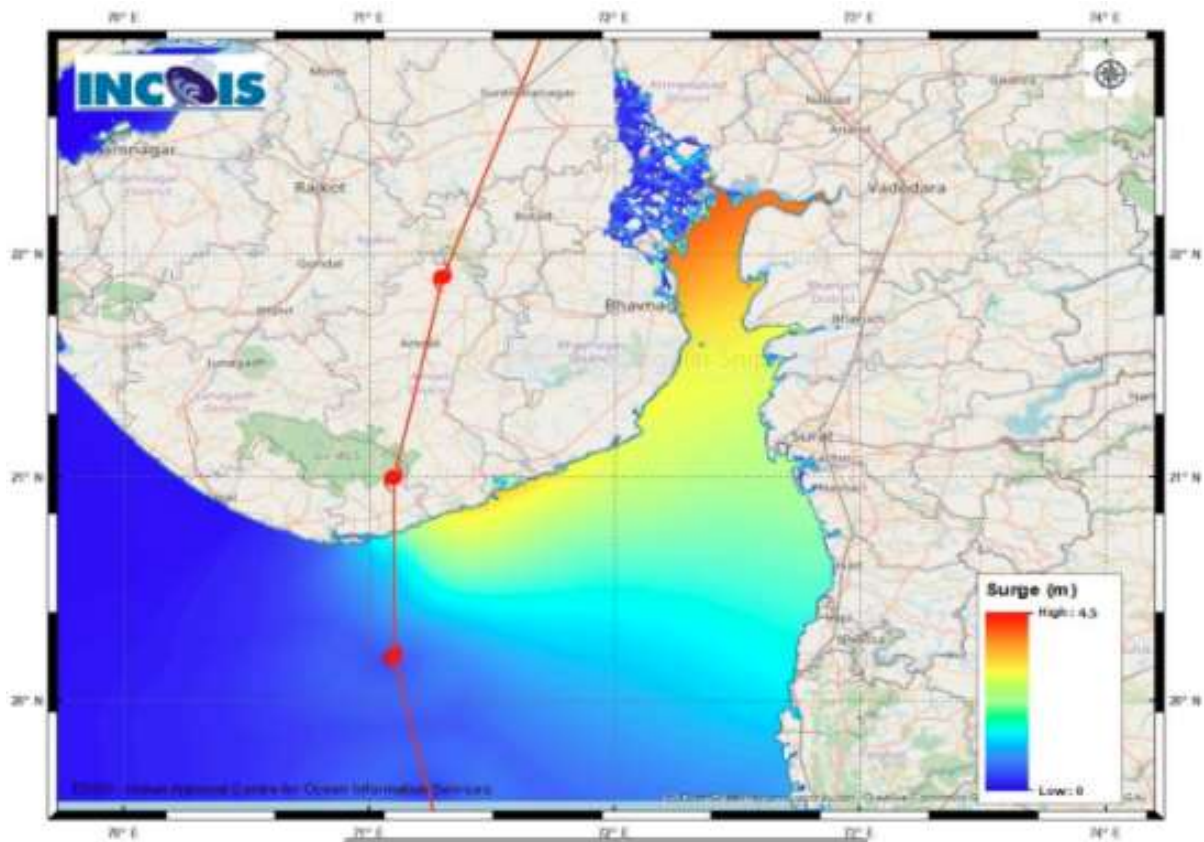

STORM SURGE GUIDANCE BASED ON 0000 UTC OF 18TH MAY

Tidal wave above astronomical tide is likely to inundate coastal areas during next 06 hours, as per details below:

About 2 - 3 meter (m) over Anand & Amreli, Gir Somnath, Diu, Bhavnagar, 1-2 m over Bharuch, southern parts of Ahmedabad, about 01 m over Surat, Navsari, Valsad, and about 0.5m over the remaining coastal districts of Gujarat during next 06 hours.

Storm Surge Guidance based on INCOIS Bulletin